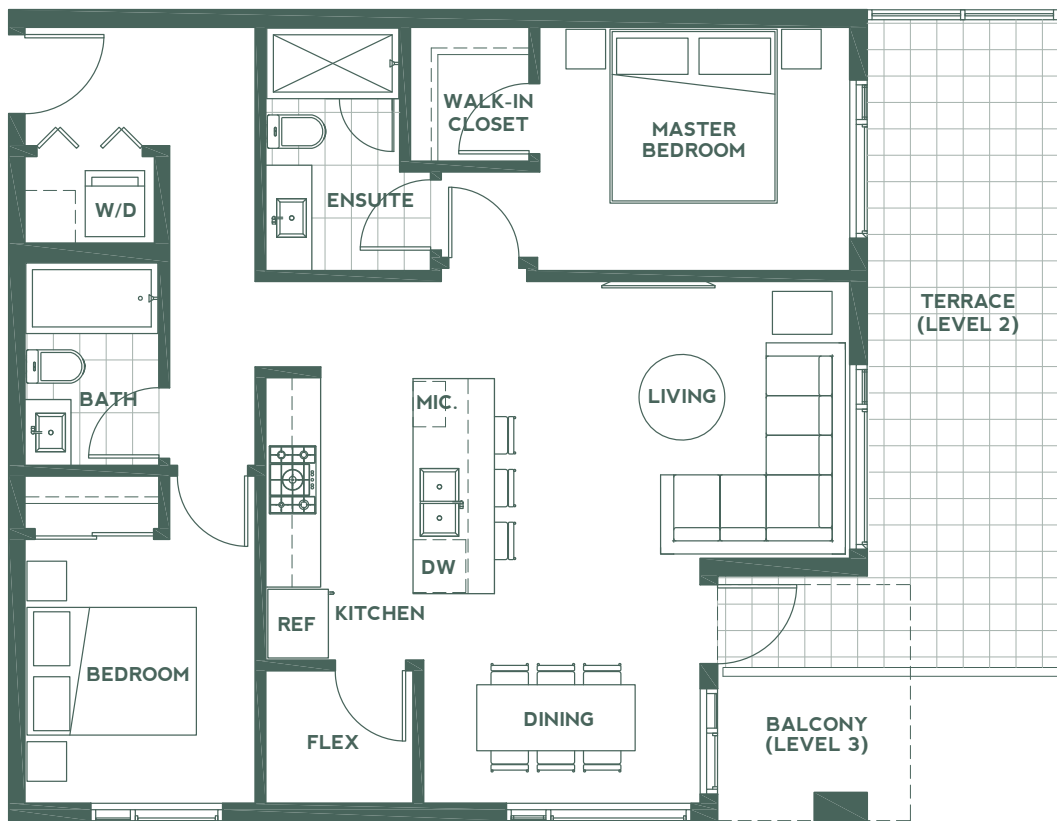

# PLAN B4

Two Bedroom + Two Bath + Flex  
Living: 926 Sq Ft / Exterior: 68-270 Sq Ft

LEVEL 2

LEVEL 3

Dimensions, sizes, specifications, layouts and materials are approximate only and subject to change without notice. Purchasers are advised to review the Disclosure Statement and Offer of Purchase and Sale for more information E.&O.E.