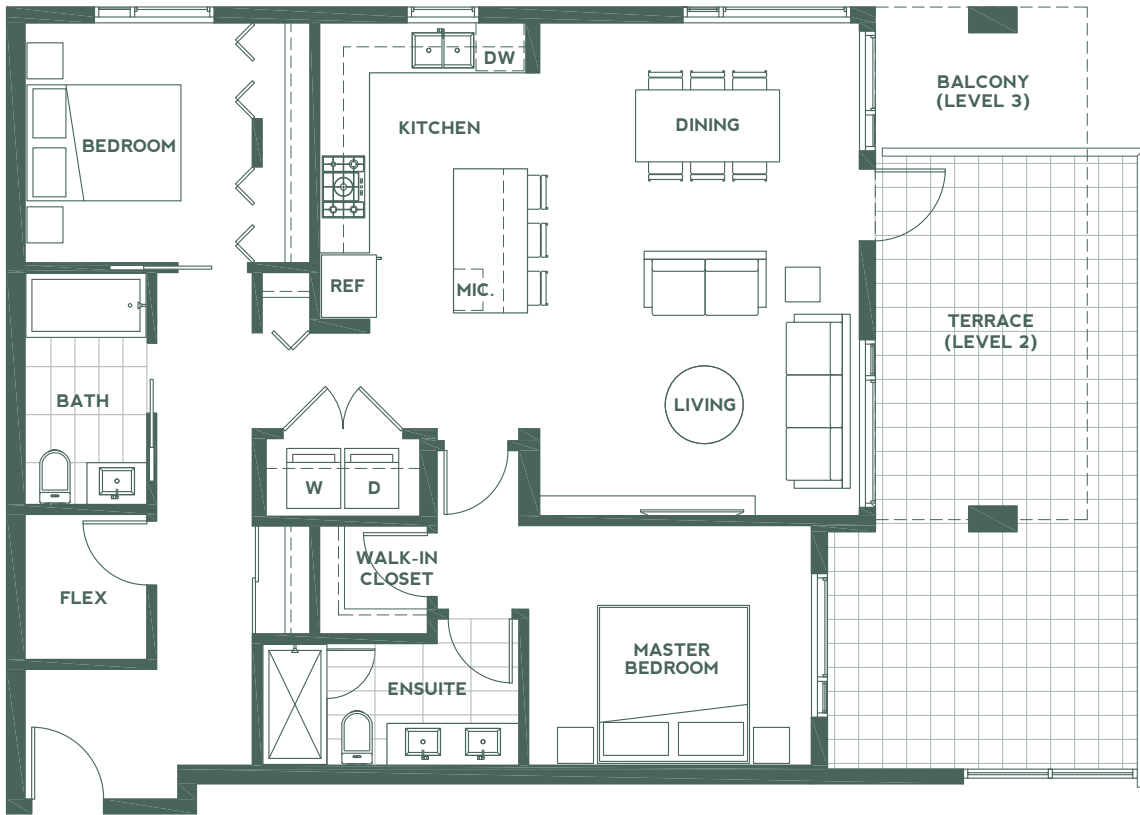

PLAN B6

Two Bedroom + Two Bath + Flex
Living: 1130 Sq Ft / Exterior: 154-367 Sq Ft

LEVEL 2

LEVEL 3

Dimensions, sizes, specifications, layouts and materials are approximate only and subject to change without notice. Purchasers are advised to review the Disclosure Statement and Offer of Purchase and Sale for more information E.&O.E.