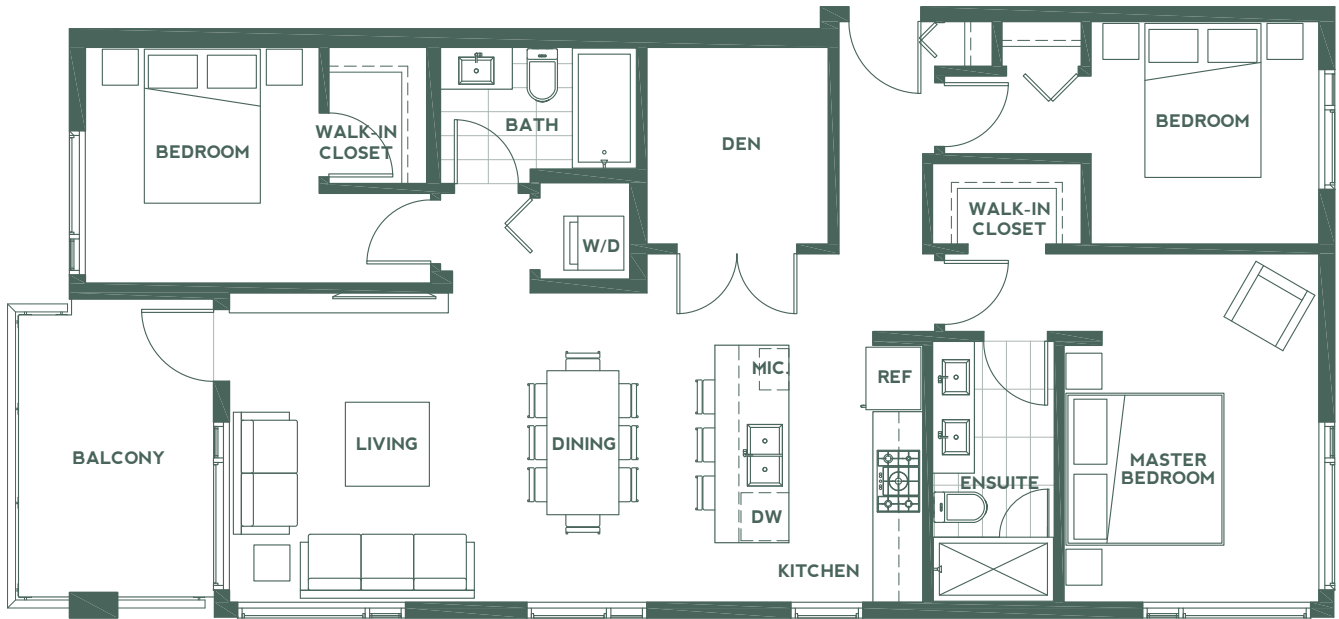

PLAN C1

Three Bedroom + Two Bath + Den
Living: 1208 Sq Ft / Exterior: 100 Sq Ft

LEVEL 1

LEVEL 2

LEVEL 3

Dimensions, sizes, specifications, layouts and materials are approximate only and subject to change without notice. Purchasers are advised to review the Disclosure Statement and Offer of Purchase and Sale for more information E.&O.E.