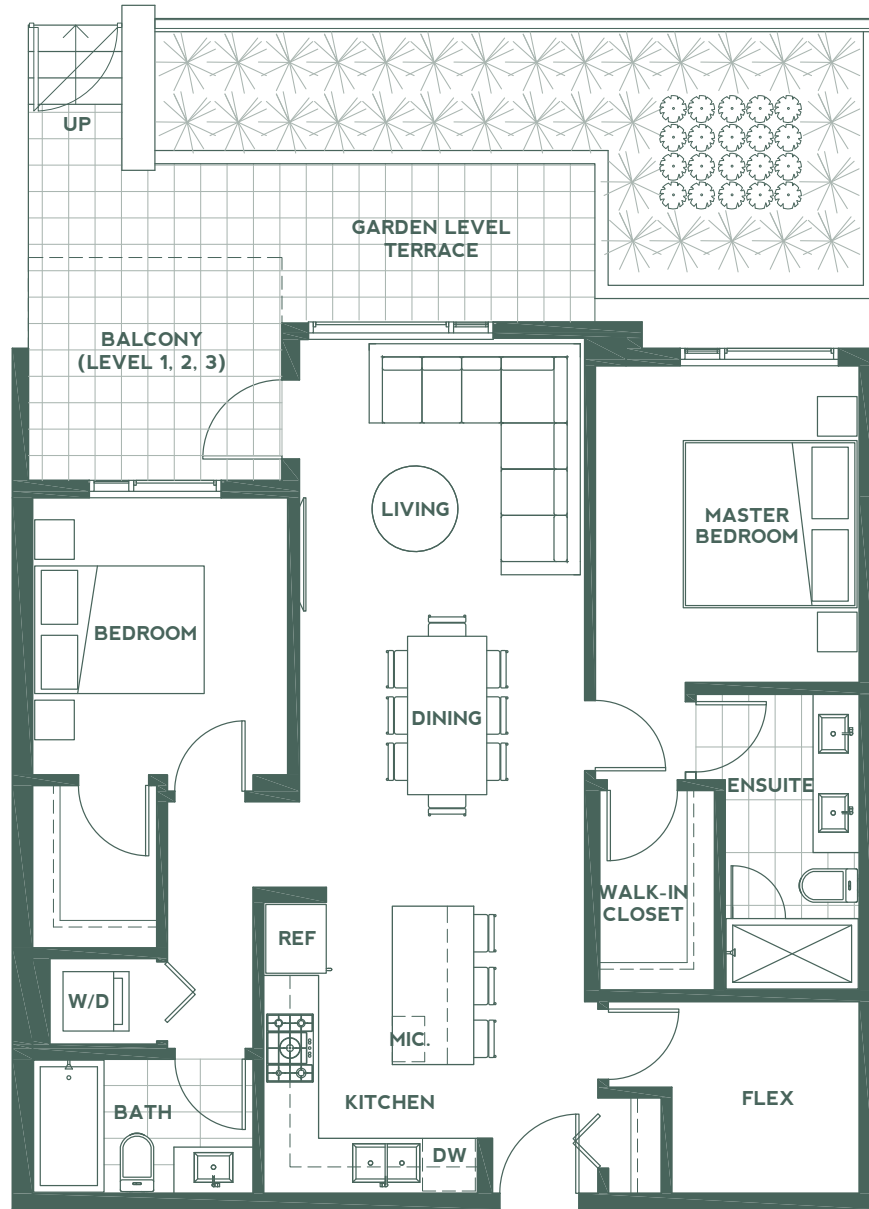

PLAN B1

Two Bedroom + Two Bath + Flex
 Living: 1005 Sq Ft / Exterior: 76-209 Sq Ft

Dimensions, sizes, specifications, layouts and materials are approximate only and subject to change without notice. Purchasers are advised to review the Disclosure Statement and Offer of Purchase and Sale for more information E.&O.E.