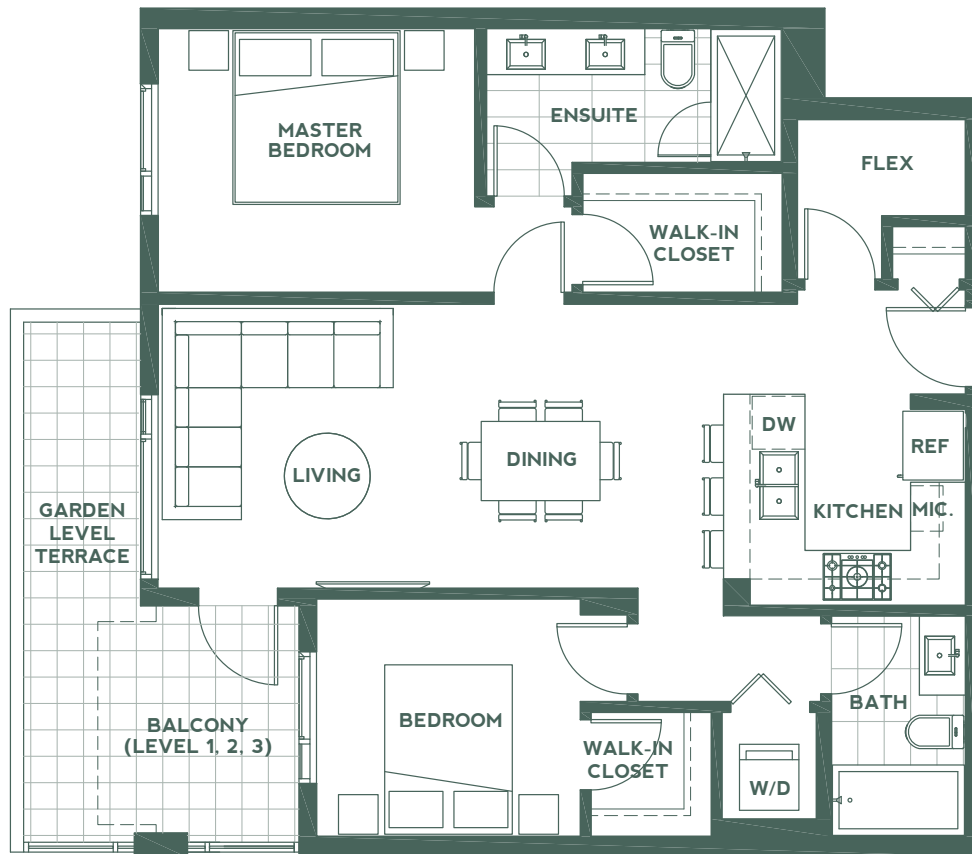

PLAN B2

Two Bedroom + Two Bath + Flex
 Living: 917-932 Sq Ft / Exterior: 72-191 Sq Ft

GARDEN LEVEL

LEVEL 1

LEVEL 2

LEVEL 3

Dimensions, sizes, specifications, layouts and materials are approximate only and subject to change without notice. Purchasers are advised to review the Disclosure Statement and Offer of Purchase and Sale for more information E.&O.E.