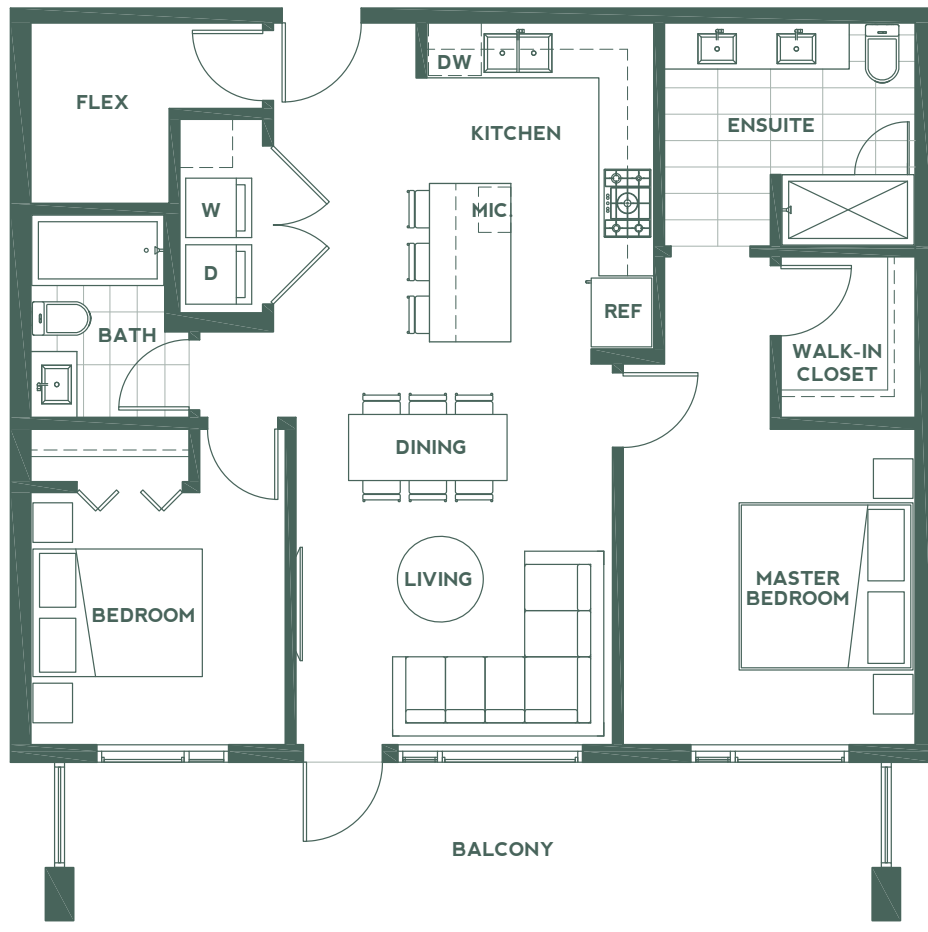

PLAN B3

Two Bedroom + Two Bath + Flex
Living: 975 Sq Ft / Exterior: 204 Sq Ft

LEVEL 1

LEVEL 2

LEVEL 3

Dimensions, sizes, specifications, layouts and materials are approximate only and subject to change without notice. Purchasers are advised to review the Disclosure Statement and Offer of Purchase and Sale for more information E.&O.E.